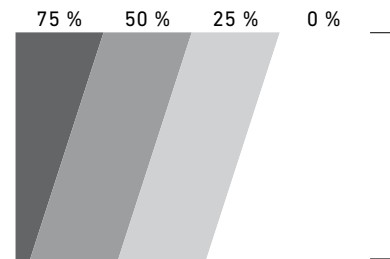

SUPPLEMENT COLOR CHARTS ///

Kremer Pigment Color Charts are produced by hand using the screen printing process. Except for a few special cases, the original pigments are bound in an aqueous binder based on gum arabic (#63300). As a result, the color shade of the pigment is hardly changed. Exceptions are pigments that cannot be processed in this binder, such as dragon's blood and copper resinate. Watercolor and XSL-pigment swatches are applied by hand with a brush.

All color charts are delivered in a fileable document folder. The color samples are printed on acid-free 180 gram paper. The individual sheets in DIN A4 format can be placed next to each other and compared as desired. The pages are unperforated, so that you can either file the individual charts yourself or keep them unperforated in the original folder.

OPACITY

All colors are applied in one layer. Part of the paper was previously printed with a gray scale to show the opacity of the pigments. The gray stripes have an ink coverage of 0 %, 25 %, 50 % and 75 %.